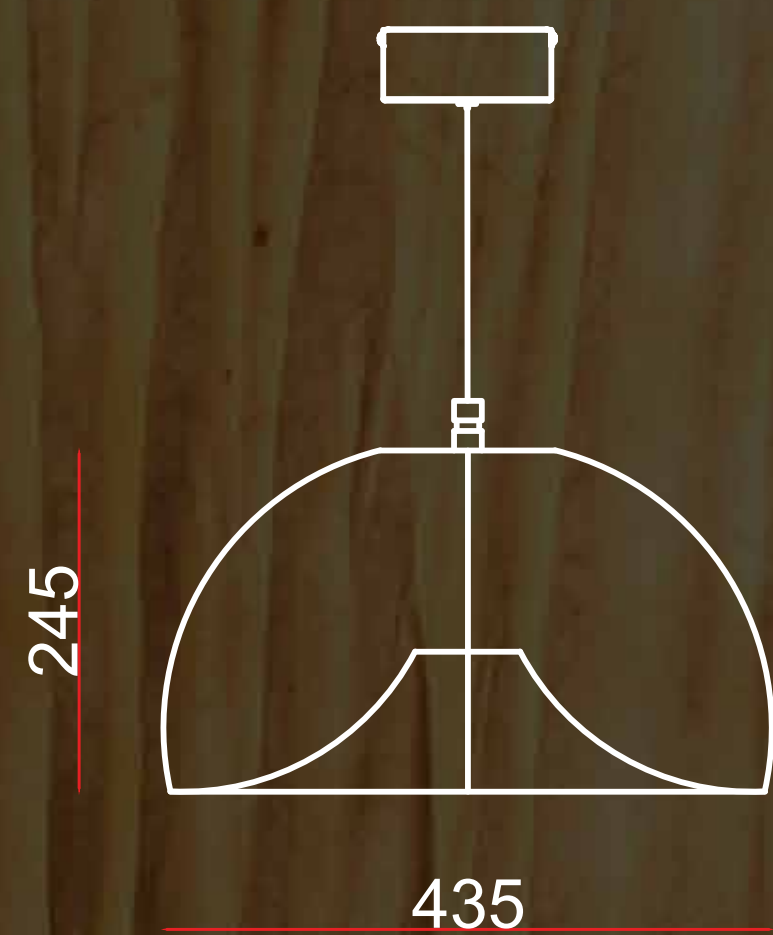

Urvi

OR004

Dimensions in mm: