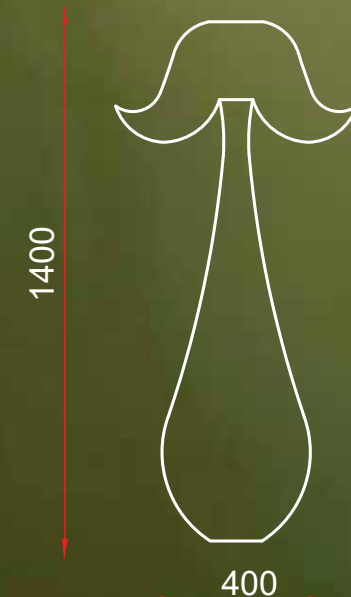

Dimensions in mm: