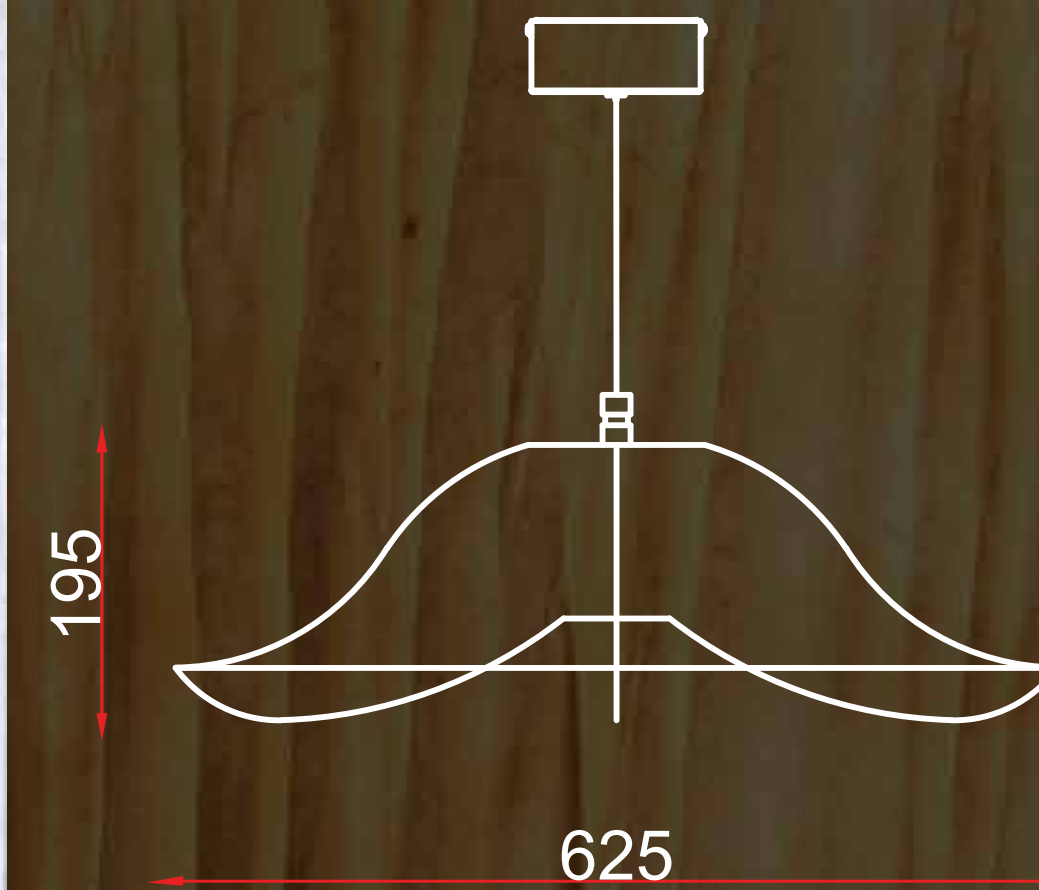

Drawing inspiration from the otherworldly Parijat tree, this light illustrates the flowing lifeforce of the tree in its structural design. "Every forest branch moves differently in the breeze, but as they sway they connect at the roots."- Rumi. Lokta paper, shaped to echo the environmental modishness of the Parijat, helps us introduce nature-inspired elements into our very 'tamed' spaces.