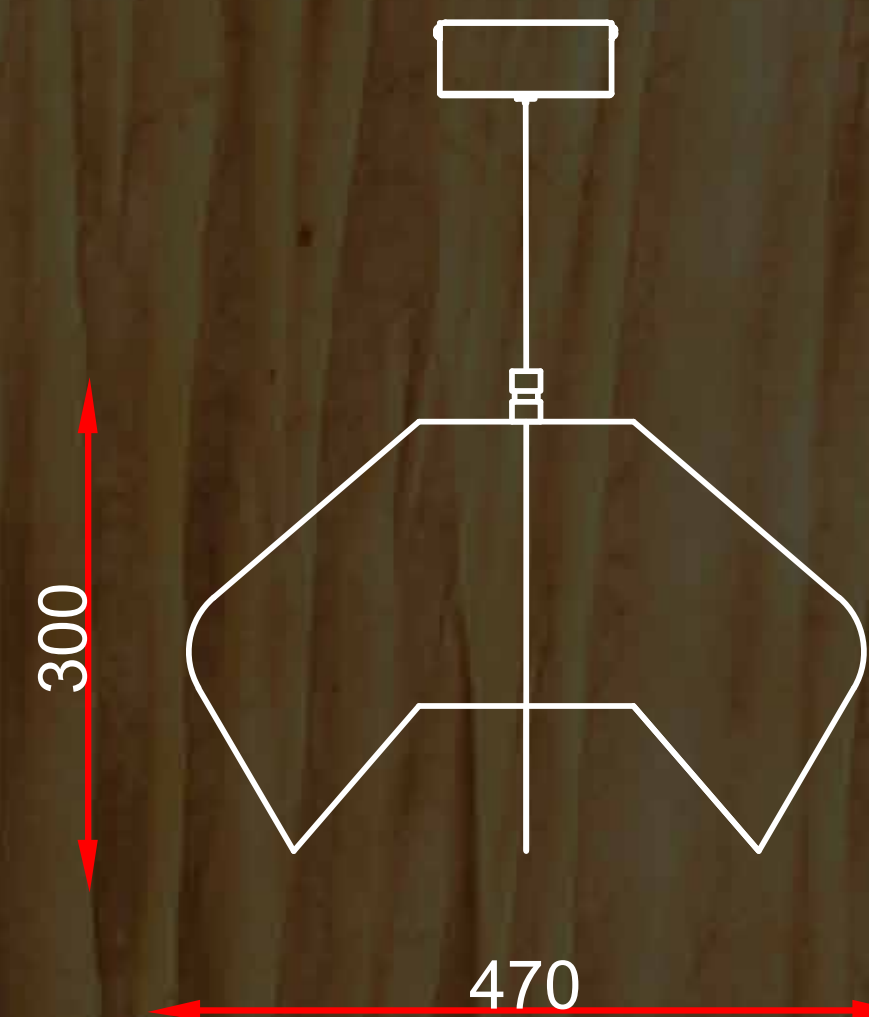

Inspired by Rumi's words, Sameer is a beautiful representation of the gentle wilderness breeze that whispers secrets of solace and freedom. The light from this fixture is a silent blessing, gently creeping up on you with the joyous shout of newfound serenity. It summons the soothing essence of a gentle breeze into the surroundings, where secrecies of bliss unfold.