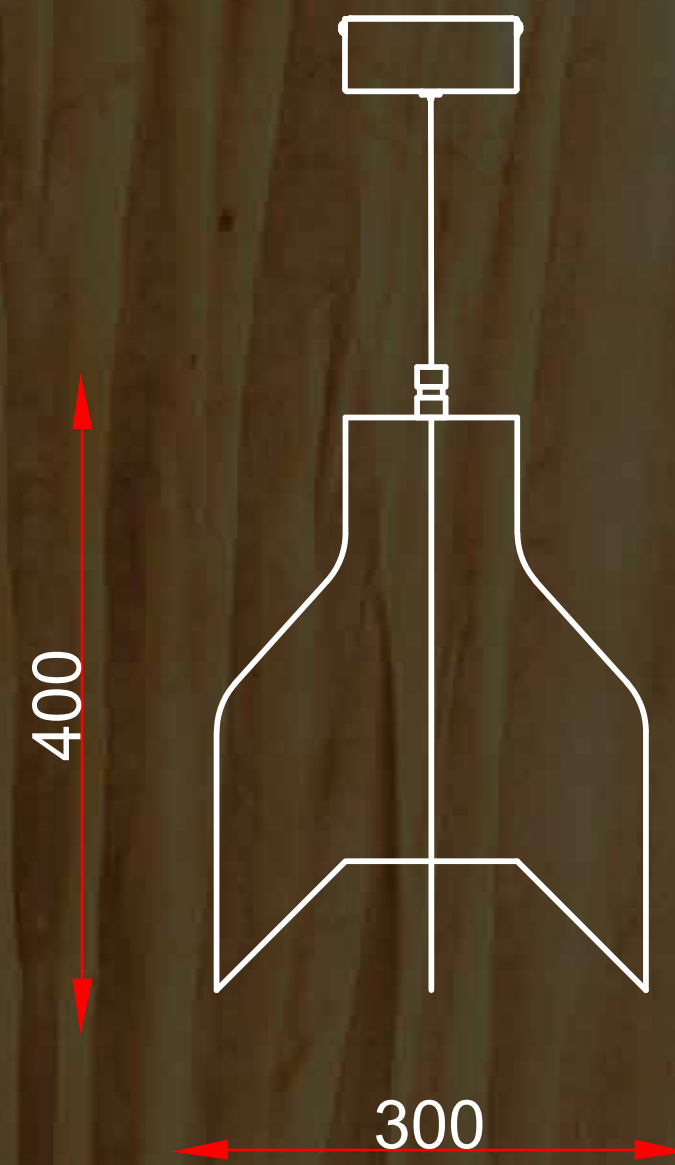

Arushi

OR012

Dimensions in mm: