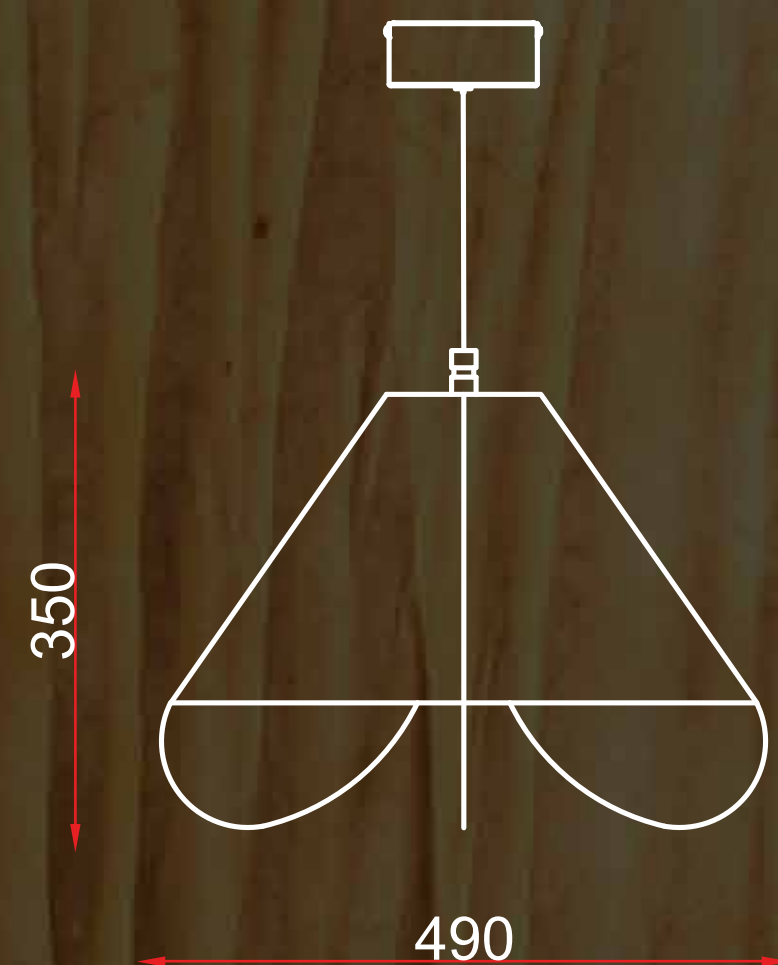

Vasanta

OR006

Dimensions in mm:

Spring is in the air! Vasanta celebrates the vibrant spirit of the season, compressing the freshness and renewal of this lively spell on Mother Earth. The design mirrors the brisk gorgeousness of flora and fauna, outlaying motivation from our rejuvenating landscapes. Lokta paper, shaped with a nod to nature's rebirth, stands as a witness to the reviving power of our forests.

Vasanta^{FL}

OR007

Dimensions in mm: