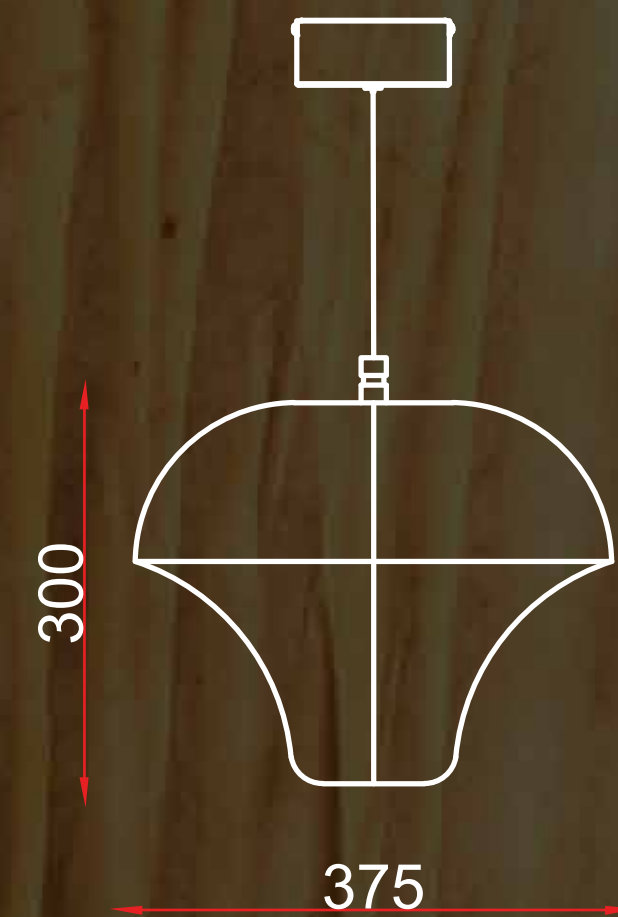

Vanika

OR009

Dimensions in mm: