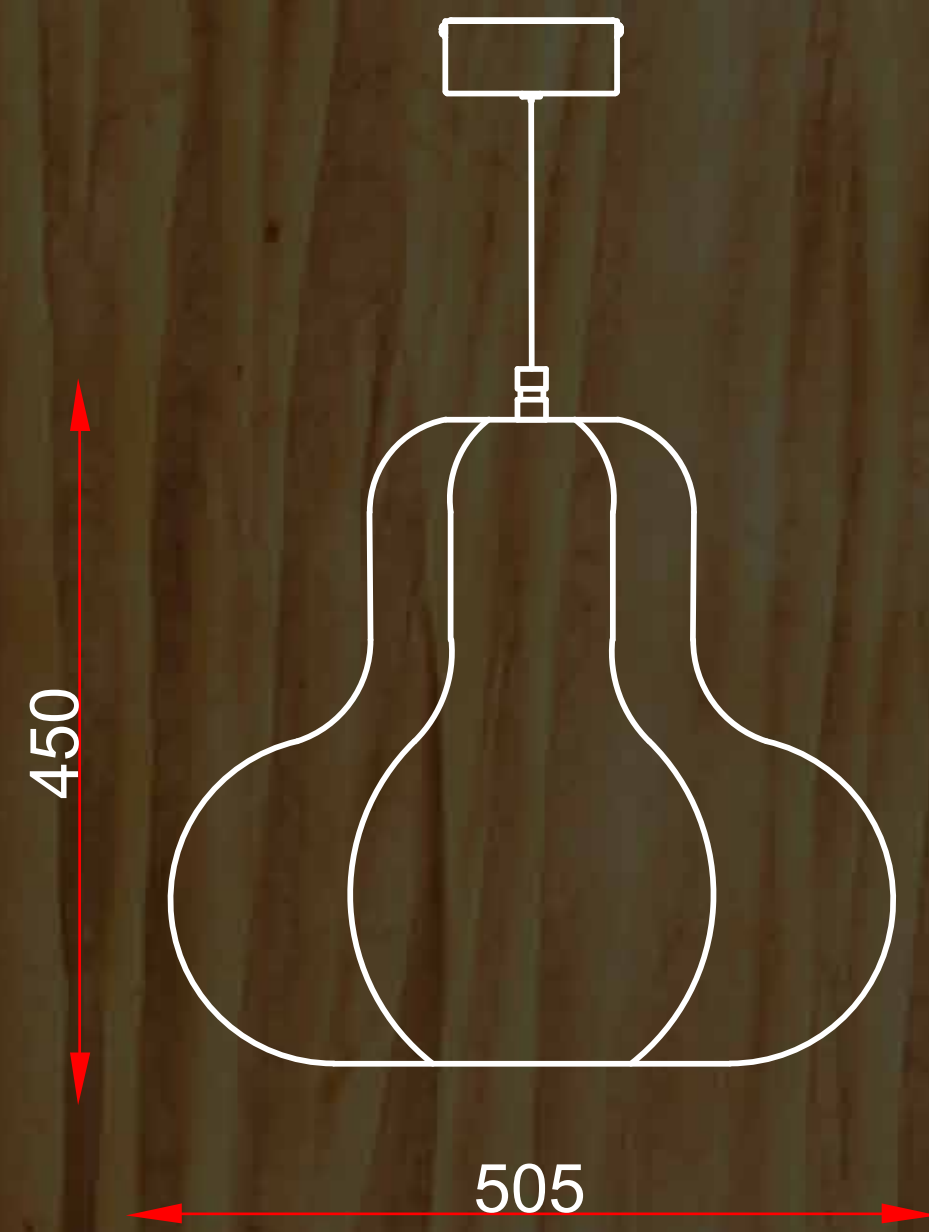

Tusharika

OR014

Dimensions in mm: