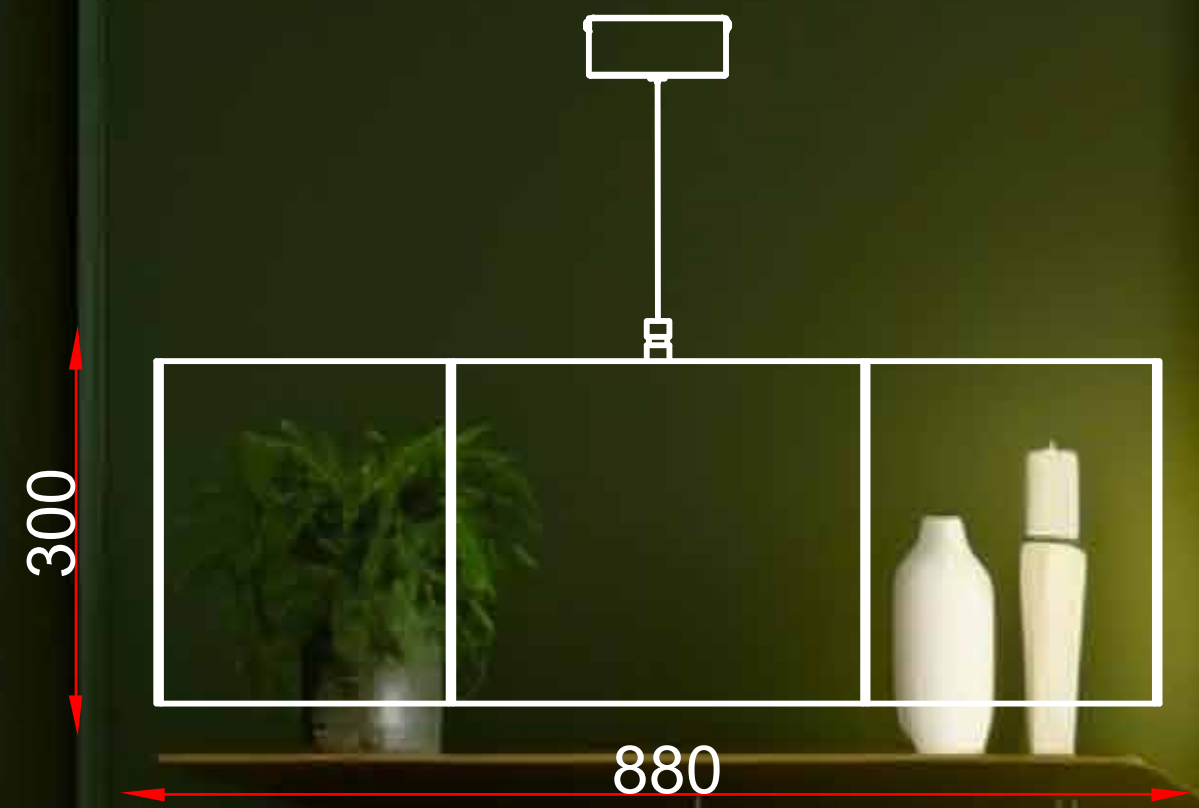

Yamir

OR016

Dimensions in mm: