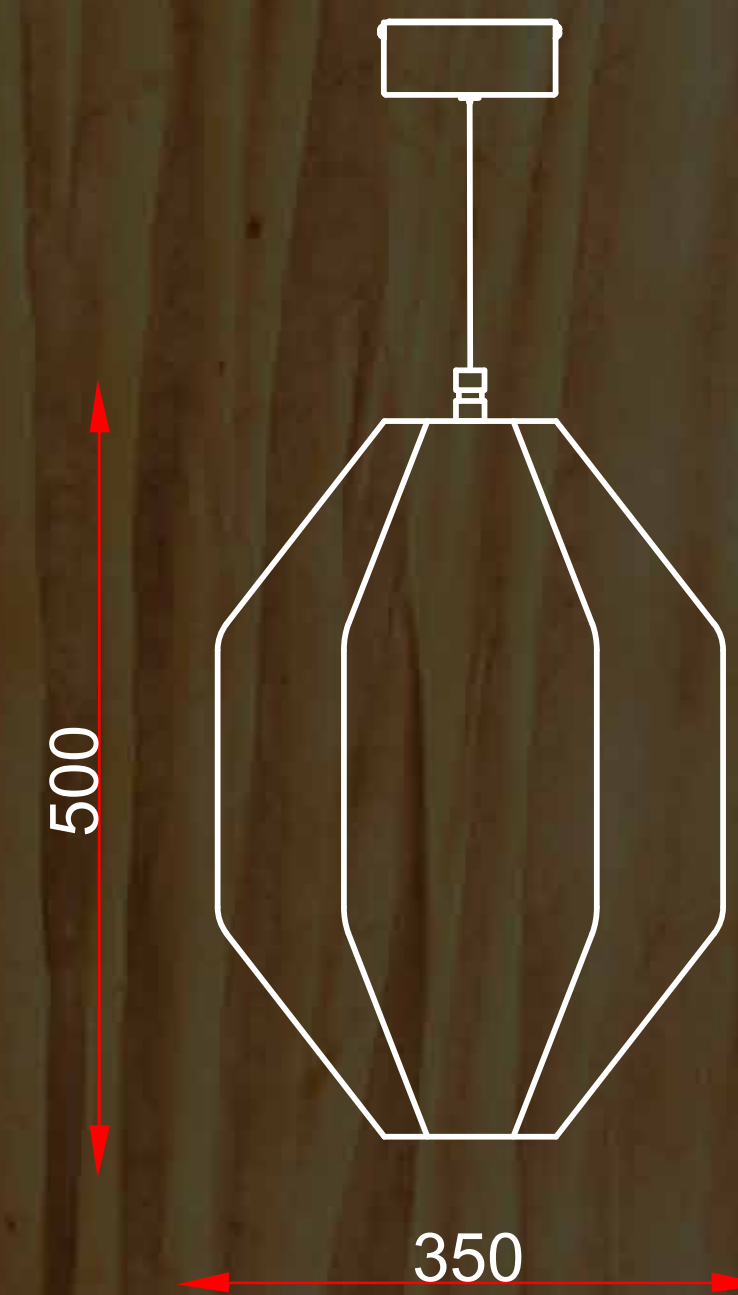

## OR013

Dimensions in mm:

'Jivika,' meaning living, this conversation starter breathes life into your space with its modern, dynamic design. This light fixture arrests the essence of movement and growth, signifying the perpetual evolution of our surroundings. It is a celebration of vitality and a tribute to the ever-changing living beauty found in the heart of the wild.