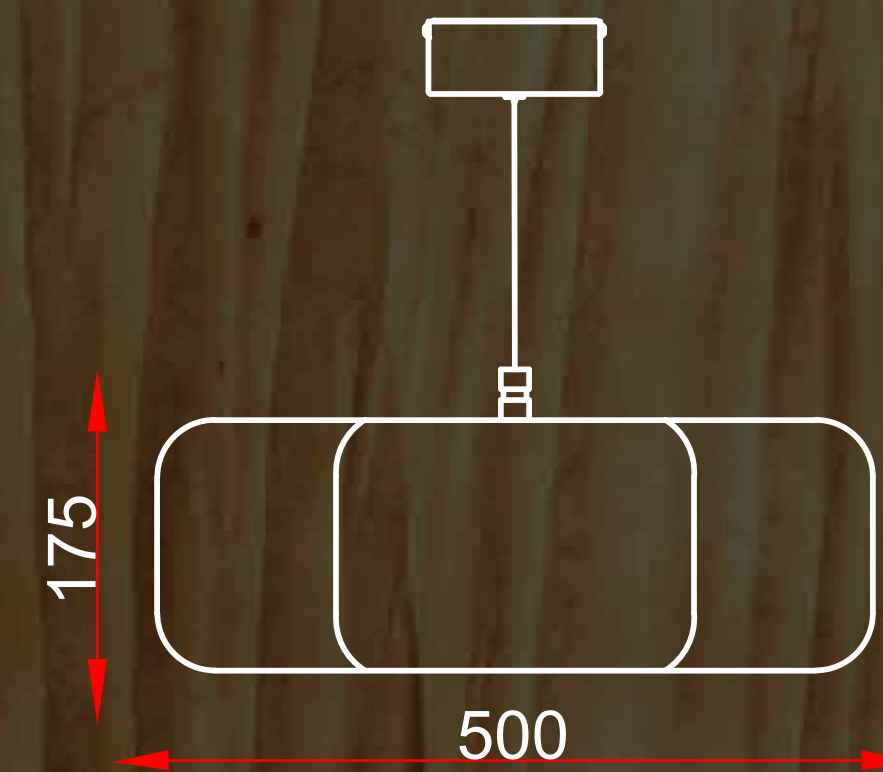

Did you know that your surroundings mould you, and lighting plays a crucial role in shaping your mood? Consider the greatest of luxuries – marvelling at forest water that inspires every sense to be present in the moment. Our designer's passion for art is what brings this Amadahy to life, that emerges as a living testament to this concept. As the ray from this lamp permeates the space, it becomes more than a light, it's a source of renewal for the weary spirit.